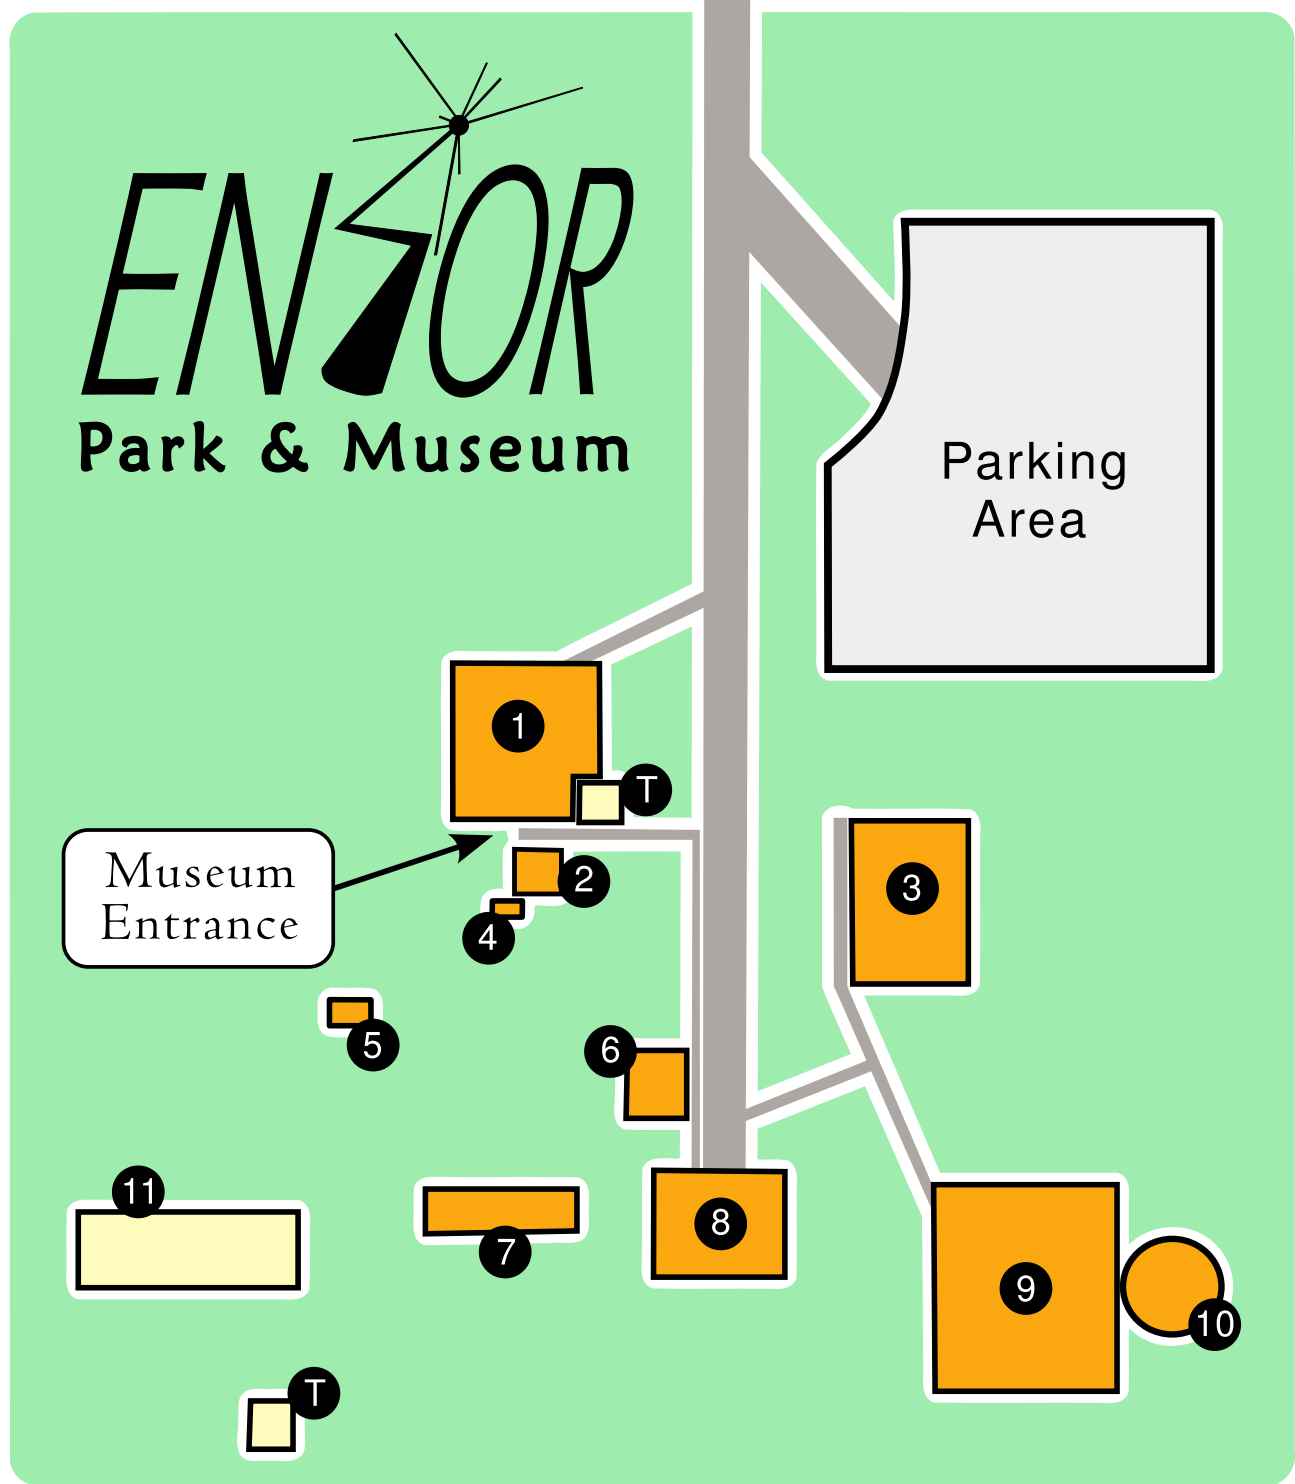

W. 183<sup>rd</sup> Street

# ENSOR

Park & Museum

- |                   |                            |
|-------------------|----------------------------|
| 1. Farmhouse      | 7. Chicken Coop            |
| 2. Summer Kitchen | 8. Machine Shed            |
| 3. Peg Barn       | 9. Dairy Barn              |
| 4. Meathouse      | 10. Concrete Silo          |
| 5. Brooder House  | 11. Farm Implement Display |
| 6. Pioneer Cabin  | T. Radio Antenna Tower     |